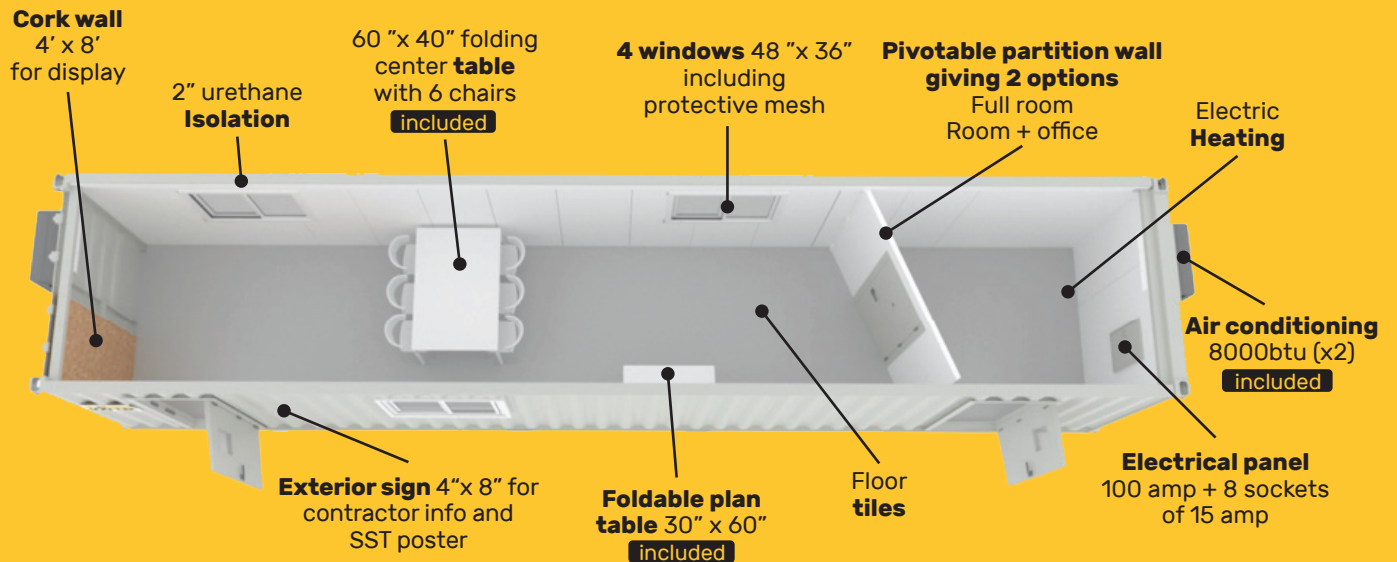

YOUR MOBILE OFFICE

**NO
INSTALLATION
FEES**

LOU-TEC CONSTRUCTION TRAILER (40' X 8')

CONTACT YOUR LOU-TEC REPRESENTATIVE NOW FOR MORE INFORMATION OR VISIT MONKITLOUTEC.COM!